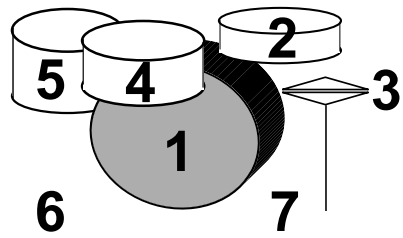

10 D.I. 11 D.I.

Tom Salyers
keyboards
and B3 organ (if provided)

Lisa Grubbs
backing vocals
12

Mon 1

Laurie Morvan
lead guitar - lead vocals
13

pedal board

Mon 2

Pat Morvan
bass

Mon 3

Mon 4