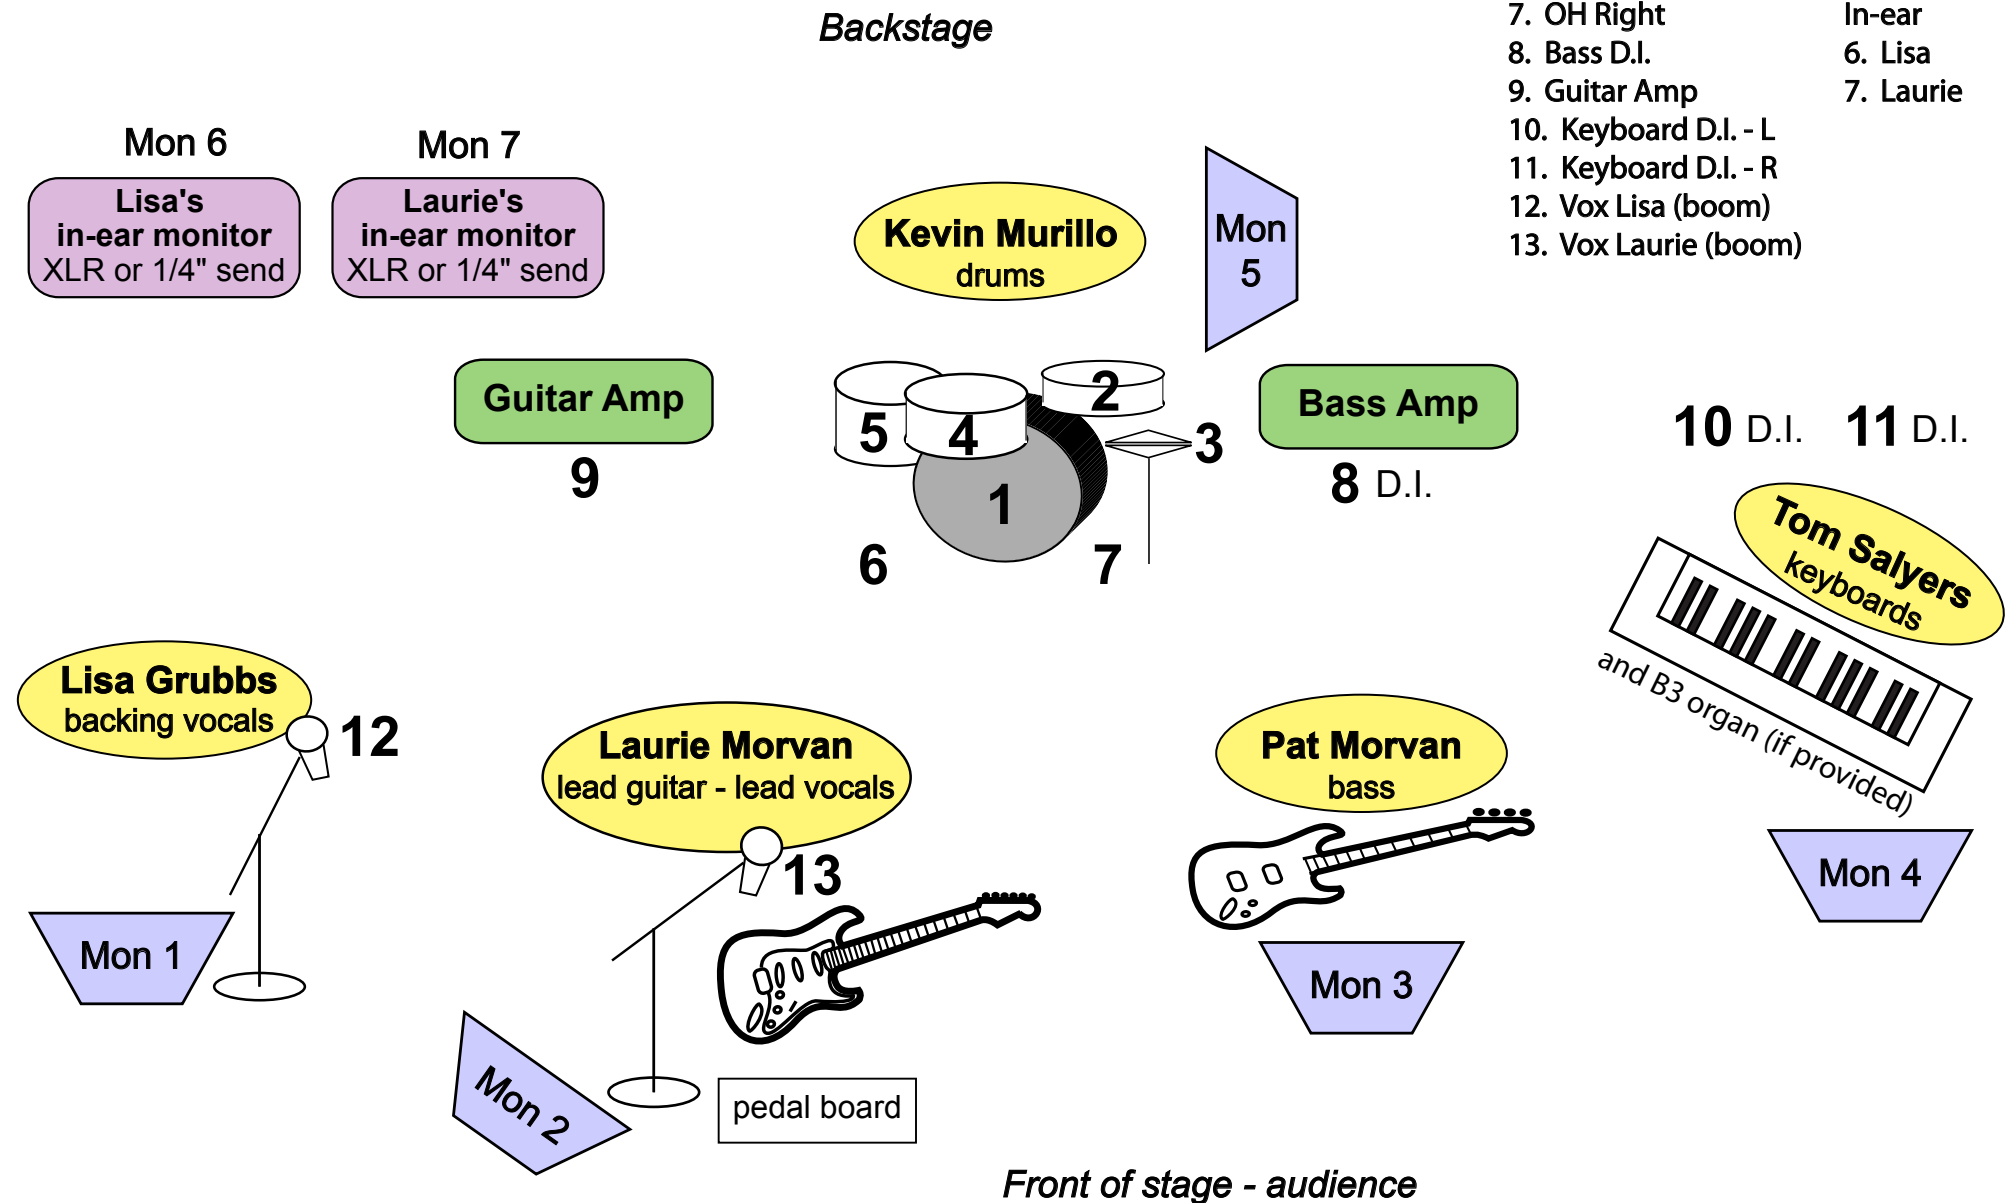

Laurie Morvan Band

Stage plot / Input List

LMB Contact Info:
 (562) 301-9686
 LMB@lauriemorvan.com
 www.LaurieMorvan.com

Input

1. Kick
2. Snare
3. Hi Hat
4. Rack Tom
5. Floor Tom
6. OH Left
7. OH Right
8. Bass D.I.
9. Guitar Amp
10. Keyboard D.I. - L
11. Keyboard D.I. - R
12. Vox Lisa (boom)
13. Vox Laurie (boom)

Monitors

1. Lisa
2. Laurie
3. Pat
4. Keybd
5. Kevin
- In-ear
6. Lisa
7. Laurie

Mon 6
 Lisa's in-ear monitor
 XLR or 1/4" send

Mon 7
 Laurie's in-ear monitor
 XLR or 1/4" send

Guitar Amp
 9

Kevin Murillo
 drums

Mon 5

Bass Amp
 8 D.I.

10 D.I. 11 D.I.

Tom Salyers
 keyboards
 and B3 organ (if provided)

Lisa Grubbs
 backing vocals
 12

Mon 1

Laurie Morvan
 lead guitar - lead vocals
 13

pedal board

Mon 2

Pat Morvan
 bass

Mon 3

Mon 4